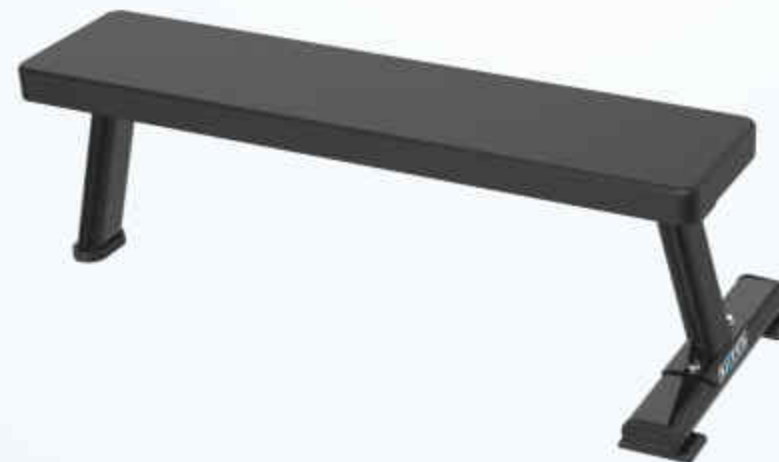

NX34 Flat Bench

SIZE: (L 1300 x W 520 x H 420 mm)
Weight : 35kg