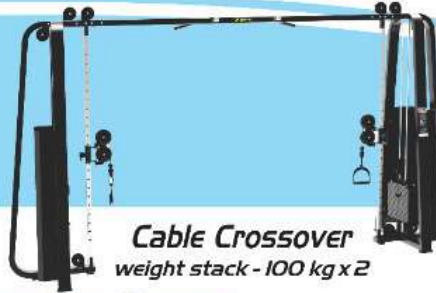

21 ITEMS **10.45 Lakhs**
NO GST TAX EXTRA **Only!**
All Equipments are **Fully Imported**

Commercial 8 HP Motorised Treadmill
User Weight - 180kg

Commercial Elliptical
User Weight - 180kg

Commercial 20 kg Flywheel Spin Bike
User Weight - 160kg

Lat Pulldown + Vertical Row weight stack - 100 kg

Pec Dec + Rear Delt weight stack - 100 kg

Leg Curl + Leg Extension weight stack - 100 kg

Cable Crossover weight stack - 100 kg x 2

Smith Machine

Olympic Incline Bench Press

45 Degree Leg Press / Hack Slide

Super Bench

Olympic Flat Bench Press

Seated Preacher curl

Utility Stool

Flat Bench

Olympic Weight Plates Weight : 200kg

Olympic Rods 4ft - Ino, 4ft Curl - Ino, 6ft - Ino & 7ft - Ino