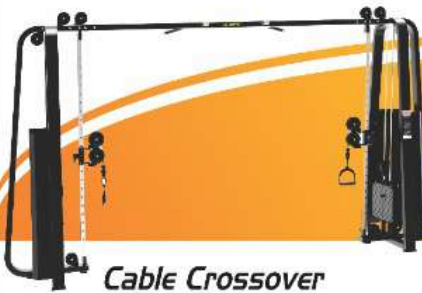

20 ITEMS **8.65 Lakhs**
NO GST TAX EXTRA **Only!**

All Equipments are **Fully Imported**

Lat Pulldown + Vertical Row
weight stack - 100 kg

Pec Dec + Rear Delt
weight stack - 100 kg

Leg Curl + Leg Extension
weight stack - 100 kg

45 Degree Leg Press / Hack Slide

Cable Crossover
weight stack - 100 kg x 2

Smith Machine

Olympic Incline Bench Press

Super Bench

Adjustable Decline bench

Back Extension

Olympic Flat Bench Press

Seated Preacher curl

Utility Stool

Flat Bench

Olympic Weight Plates
Weight : 200kg

Olympic Rods
4ft - Ino, 4ft Curl - Ino,
6ft - Ino & 7ft - Ino

Bouncer Dumbbells
Weight : 200kg

**BABY BEAR
STRENGTH
PACKAGE**