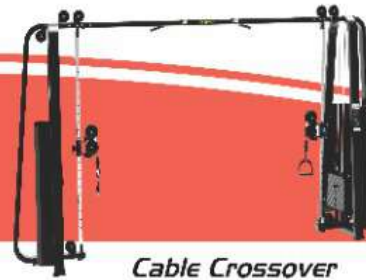

**Commercial Elliptical**  
User Weight - 180 kg

**Commercial 20 kg  
Flywheel Spin Bike**  
User Weight - 160 kg

**Lat Pulldown + Vertical Row**  
weight stack - 100 kg

**Pec Dec + Rear Delt**  
weight stack - 100 kg

**Leg Curl + Leg Extension**  
weight stack - 100 kg

**Cable Crossover**  
weight stack - 100 kg x 2

**Smith Machine**

**Adjustable Decline bench**

**Back Extension**

**Olympic  
Flat Bench Press**

**45 Degree Leg Press/  
Hack Slide**

**Olympic Incline  
Bench Press**

**Seated  
Preacher curl**

**Super Bench**

**Utility Stool**

**Flat Bench**

**Olympic Weight Plates**  
Weight : 200kg

**Olympic Rods**  
4ft - lno, 4ft Curl - lno, 6ft - lno & 7ft - lno