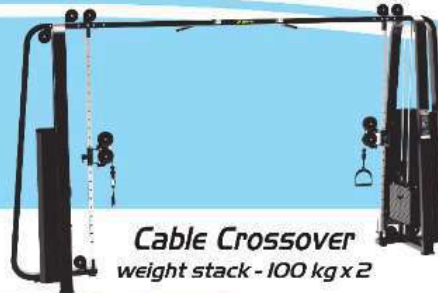

20 ITEMS **10.47 Lakhs**
NO GST TAX EXTRA **Only!**

All Equipments are **Fully Imported**

Commercial 8 HP Motorised Treadmill
User Weight - 200 kg

Commercial Elliptical
User Weight - 180 kg

Commercial 20 kg Flywheel Spin Bike
User Weight - 160 kg

Lat Pulldown + Vertical Row weight stack - 100 kg

Pec Dec + Rear Delt weight stack - 100 kg

Leg Curl + Leg Extension weight stack - 100 kg

Cable Crossover weight stack - 100 kg x 2

Smith Machine

Olympic Incline Bench Press

Super Bench

45 Degree Leg Press Hack Slide

Seated Preacher curl

Utility Stool

Flat Bench

Olympic Weight Plates Weight : 300kg

Olympic Rods 4ft - Ino, 4ft Curl - Ino, 6ft - Ino & 7ft - Ino

Bouncer Dumbells Weight : 300kg