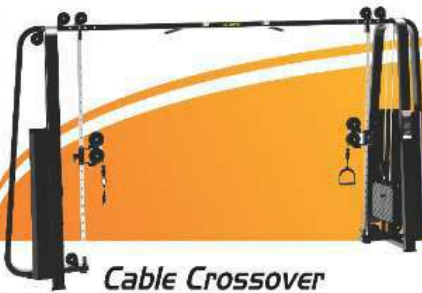

19 ITEMS **8.75 Lakhs**
NO GST TAX EXTRA **Only!**

All Equipments are **Fully Imported**

Lat Pulldown + Vertical Row
weight stack - 100 kg

Pec Dec + Rear Delt
weight stack - 100 kg

Leg Curl + Leg Extension
weight stack - 100 kg

45 Degree Leg Press / Hack Slide

Cable Crossover
weight stack - 100 kg x 2

Smith Machine

Olympic Incline Bench Press

Adjustable Decline bench

Back Extension

Super Bench

Seated Preacher curl

Utility Stool

Flat Bench

Olympic Weight Plates
Weight : 300kg

Olympic Rods
4ft - Ino, 4ft Curl - Ino,
6ft - Ino & 7ft - Ino

Bouncer Dumbbells
Weight : 300kg

**BABY BEAR
STRENGTH
PACKAGE**

3 SPECIAL ITEMS FREE