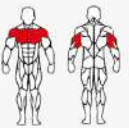

Weight: 49kg

Size: 1364x1208x1195 mm

ZH 24A
Decline bench Press
 Weight: 61 kg
 Size: 1575x1205x1190 mm

ZH 25A
Incline Bench press
 Weight: 83.5 kg
 Size: 1965x1210x1515 mm

ZH 26A
Hyper Extension
 Weight: 41.5 kg
 Size: 1235x655x780 mm

ZH 27
Vertical Knee Raise
 Weight: 91.5 kg
 Size: 1300x1190x2355 mm

ZH 28
Web board
Weight: 45kg
Size: 1850x720x1070 mm

ZH 29
Seated Calf machine
Weight: 57kg
Size: 1380x600x941 mm

ZH 30
2 tier Dumbbell Rack
Weight: 72kg
Size: 2340x840x880 mm

ZH 34
Adjustable Decline Bench
Weight: 63kg
Size: 1850x720x905 mm

ZH 36
Flat Bench
Weight: 33kg
Size: 1495x720x430 mm

ZH 37
Multadjustable Bench
Weight: 38.5kg
Size: 1355x560x1160 mm

ZH 38
Utility Bench

 Weight: 27kg