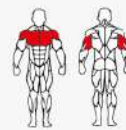

Weight: 49kg

Size: 1364x1208x1195 mm

ZH 24A
Decline bench Press
 Weight: 61 kg
 Size: 1575x1205x1190 mm

ZH 25A
Incline Bench press
 Weight: 83.5 kg
 Size: 1965x1210x1515 mm

ZH 26A
Hyper Extension
 Weight: 41.5 kg
 Size: 1235x655x780 mm

ZH 27
Vertical Knee Raise
 Weight: 91.5 kg
 Size: 1300x1190x2355 mm

ZH 28
Web board
Weight: 45kg
Size: 1850x720x1070 mm

ZH 29
Seated Calf machine
Weight: 57kg
Size: 1380x600x941 mm

ZH 30
2 tier Dumbbell Rack
Weight: 72kg
Size: 2340x840x880 mm

ZH 34
Adjustable Decline Bench
Weight: 63kg
Size: 1850x720x905 mm

ZH 36
Flat Bench
Weight: 33kg
Size: 1495x720x430 mm

ZH 37
Multadjustable Bench
Weight: 38.5kg
Size: 1355x560x1160 mm

ZH 38
Utility Bench

 Weight: 27kg