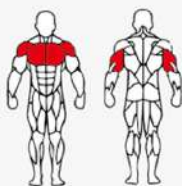

 Size: 1035x520x1060 mm

ZH 39
Barbell rack

 Weight: 47kg

 Size: 1030x880x1405 mm

ZH 40
Preacher Curl Bench

 Weight: 39.5kg

 Size: 1040x700x955 mm

ZH 41
Plate Tree