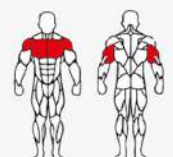

Size: 1676x1356x2345 mm

ZH 05B
Adjustable functional trainer

Weight:

Size:

ZH 22
Incline Squat Machine

Weight:

Size:

ZH 23A
Flat bench press

Weight: 49kg

Size: 1364x1208x1195 mm

ZH 24A
Decline bench Press
 Weight: 61 kg
 Size: 1575x1205x1190 mm

ZH 25A
Incline Bench press
 Weight: 83.5 kg
 Size: 1965x1210x1515 mm

ZH 26A
Hyper Extension
 Weight: 41.5 kg
 Size: 1235x655x780 mm

ZH 27
Vertical Knee Raise
 Weight: 91.5 kg
 Size: 1300x1190x2355 mm

ZH 28
Web board
Weight: 45kg
Size: 1850x720x1070 mm

ZH 29
Seated Calf machine
Weight: 57kg
Size: 1380x600x941 mm

ZH 30
2 tier Dumbbell Rack
Weight: 72kg
Size: 2340x840x880 mm