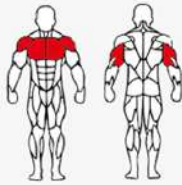

ZH 27
Vertical Knee Raise
 Weight: 91.5 kg
 Size: 1300x1190x2355 mm

ZH 28
Web board
Weight: 45kg
Size: 1850x720x1070 mm

ZH 29
Seated Calf machine
Weight: 57kg
Size: 1380x600x941 mm

ZH 30
2 tier Dumbbell Rack
Weight: 72kg
Size: 2340x840x880 mm

ZH 34
Adjustable Decline Bench
Weight: 63kg
Size: 1850x720x905 mm

ZH 36
Flat Bench
Weight: 33kg
Size: 1495x720x430 mm

ZH 37
Multadjustable Bench
Weight: 38.5kg
Size: 1355x560x1160 mm

ZH 38
Utility Bench

 Weight: 27kg

 Size: 1035x520x1060 mm

ZH 39
Barbell rack

 Weight: 47kg

 Size: 1030x880x1405 mm

ZH 40
Preacher Curl Bench

 Weight: 39.5kg

 Size: 1040x700x955 mm

ZH 41
Plate Tree