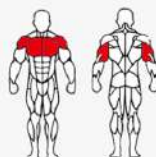

Size: 1676x1356x2345 mm

ZH 05B
Adjustable functional trainer

Weight:

Size:

ZH 22
Incline Squat Machine

Weight:

Size:

ZH 23A
Flat bench press

Weight: 49kg

Size: 1364x1208x1195 mm

ZH 24A
Decline bench Press
 Weight: 61 kg
 Size: 1575x1205x1190 mm

ZH 25A
Incline Bench press
 Weight: 83.5 kg
 Size: 1965x1210x1515 mm

ZH 26A
Hyper Extension
 Weight: 41.5 kg
 Size: 1235x655x780 mm

ZH 27
Vertical Knee Raise
 Weight: 91.5 kg
 Size: 1300x1190x2355 mm

ZH 28
Web board
Weight: 45kg
Size: 1850x720x1070 mm

ZH 29
Seated Calf machine
Weight: 57kg
Size: 1380x600x941 mm

ZH 30
2 tier Dumbbell Rack
Weight: 72kg
Size: 2340x840x880 mm