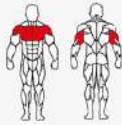

ZH 05A
Functional trainer

Weight: 289

Size: 1680x1140x2300 mm

ZH 20B
smith machine

Weight: 130

Size: 2460X1180X2265mm

ZH 21
Squat Rack

Weight: 141.5kg

Size: 1676x1356x2345 mm

ZH 05B
Adjustable functional trainer

Weight:

Size:

ZH 22
Incline Squat Machine

Weight:

Size:

ZH 23A
Flat bench press

Weight: 49kg

Size: 1364x1208x1195 mm

ZH 24A
Decline bench Press
 Weight: 61 kg
 Size: 1575x1205x1190 mm

ZH 25A
Incline Bench press
 Weight: 83.5 kg
 Size: 1965x1210x1515 mm

ZH 26A
Hyper Extension
 Weight: 41.5 kg
 Size: 1235x655x780 mm