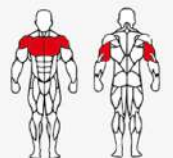

Size: 1676x1356x2345 mm

ZH 05B
Adjustable functional trainer

Weight:

Size:

ZH 22
Incline Squat Machine

Weight:

Size:

ZH 23A
Flat bench press

Weight: 49kg

Size: 1364x1208x1195 mm

ZH 24A
Decline bench Press
 Weight: 61 kg
 Size: 1575x1205x1190 mm

ZH 25A
Incline Bench press
 Weight: 83.5 kg
 Size: 1965x1210x1515 mm

ZH 26A
Hyper Extension
 Weight: 41.5 kg
 Size: 1235x655x780 mm

ZH 27
Vertical Knee Raise
 Weight: 91.5 kg
 Size: 1300x1190x2355 mm

ZH 28
Web board
Weight: 45kg
Size: 1850x720x1070 mm

ZH 29
Seated Calf machine
Weight: 57kg
Size: 1380x600x941 mm

ZH 30
2 tier Dumbbell Rack
Weight: 72kg
Size: 2340x840x880 mm