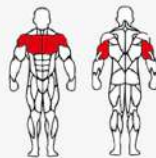

ZH 05A
Functional trainer

Weight: 289

Size: 1680x1140x2300 mm

ZH 20B
smith machine

Weight: 130

Size: 2460X1180X2265mm

ZH 21
Squat Rack

Weight: 141.5kg

Size: 1676x1356x2345 mm

ZH 05B
Adjustable functional trainer

Weight:

Size:

ZH 22
Incline Squat Machine

Weight:

Size:

ZH 23A
Flat bench press

Weight: 49kg

Size: 1364x1208x1195 mm

ZH 24A
Decline bench Press
 Weight: 61 kg
 Size: 1575x1205x1190 mm

ZH 25A
Incline Bench press
 Weight: 83.5 kg
 Size: 1965x1210x1515 mm

ZH 26A
Hyper Extension
 Weight: 41.5 kg
 Size: 1235x655x780 mm

ZH 27
Vertical Knee Raise
 Weight: 91.5 kg
 Size: 1300x1190x2355 mm

ZH 28
Web board
Weight: 45kg
Size: 1850x720x1070 mm

ZH 29
Seated Calf machine
Weight: 57kg
Size: 1380x600x941 mm

ZH 30
2 tier Dumbbell Rack
Weight: 72kg
Size: 2340x840x880 mm