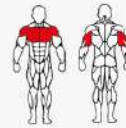

Weight: 49kg

Size: 1364x1208x1195 mm

ZH 24A
Decline bench Press
 Weight: 61 kg
 Size: 1575x1205x1190 mm

ZH 25A
Incline Bench press
 Weight: 83.5 kg
 Size: 1965x1210x1515 mm

ZH 26A
Hyper Extension
 Weight: 41.5 kg
 Size: 1235x655x780 mm

ZH 27
Vertical Knee Raise
 Weight: 91.5 kg
 Size: 1300x1190x2355 mm

ZH 28
Web board
Weight: 45kg
Size: 1850x720x1070 mm

ZH 29
Seated Calf machine
Weight: 57kg
Size: 1380x600x941 mm

ZH 30
2 tier Dumbbell Rack
Weight: 72kg
Size: 2340x840x880 mm

ZH 34
Adjustable Decline Bench
Weight: 63kg
Size: 1850x720x905 mm

ZH 36
Flat Bench
Weight: 33kg
Size: 1495x720x430 mm

ZH 37
Multadjustable Bench
Weight: 38.5kg
Size: 1355x560x1160 mm

ZH 38
Utility Bench

 Weight: 27kg