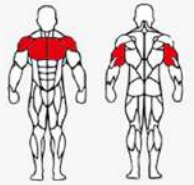

ZH 27
Vertical Knee Raise
 Weight: 91.5 kg
 Size: 1300x1190x2355 mm

ZH 28
Web board
Weight: 45kg
Size: 1850x720x1070 mm

ZH 29
Seated Calf machine
Weight: 57kg
Size: 1380x600x941 mm

ZH 30
2 tier Dumbbell Rack
Weight: 72kg
Size: 2340x840x880 mm

ZH 34
Adjustable Decline Bench
Weight: 63kg
Size: 1850x720x905 mm

ZH 36
Flat Bench
Weight: 33kg
Size: 1495x720x430 mm

ZH 37
Multadjustable Bench
Weight: 38.5kg
Size: 1355x560x1160 mm

ZH 38
Utility Bench

 Weight: 27kg

 Size: 1035x520x1060 mm

ZH 39
Barbell rack

 Weight: 47kg

 Size: 1030x880x1405 mm

ZH 40
Preacher Curl Bench

 Weight: 39.5kg

 Size: 1040x700x955 mm

ZH 41
Plate Tree