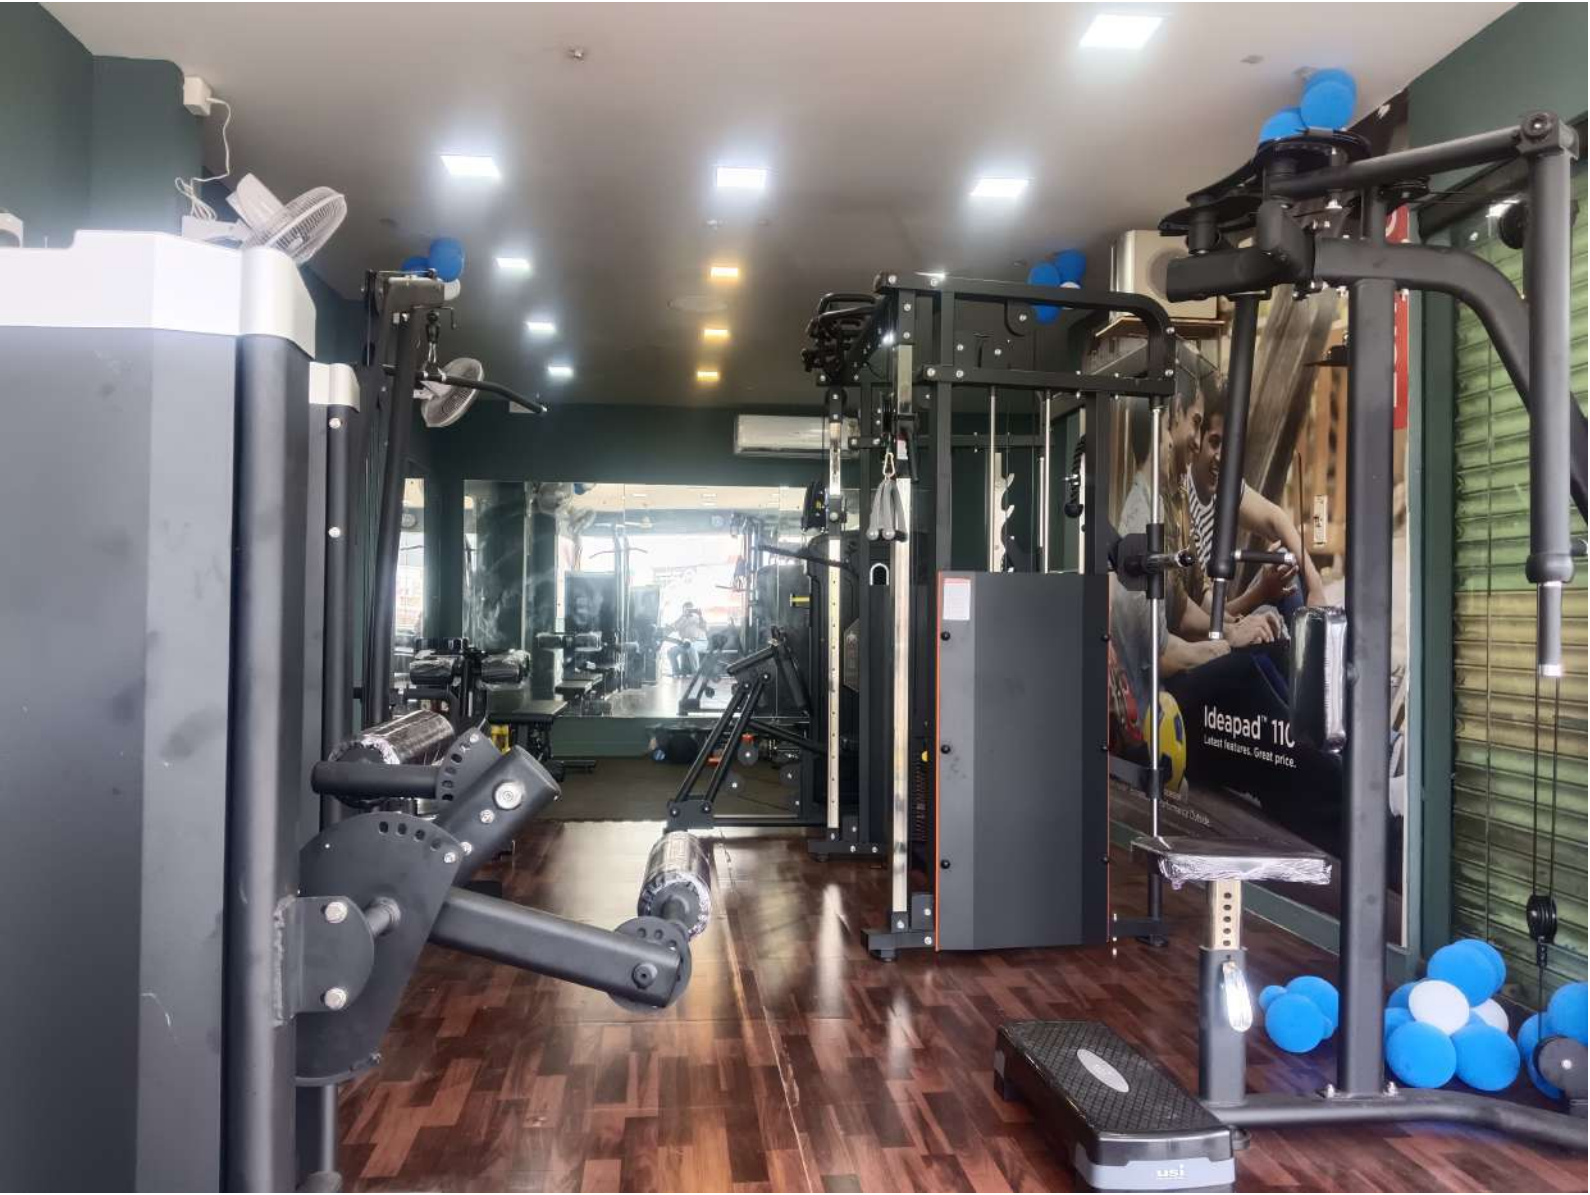

QUEEN

Fitness Studio

DESIGNED FOR WOMEN

EVERY MORNING YOU HAVE
CONTINUE TO SLEEP WITH
OR WAKE UP AND CH

வாலவூர் 7Km ↑
புதுச்சேரி 39Km ↑
கடலூர் 44Km →
பாணாஜி 31Km →

N

intel
CORE i7
7th Gen
Power
Intel
intel, the Intel Logo, Intel Inside.